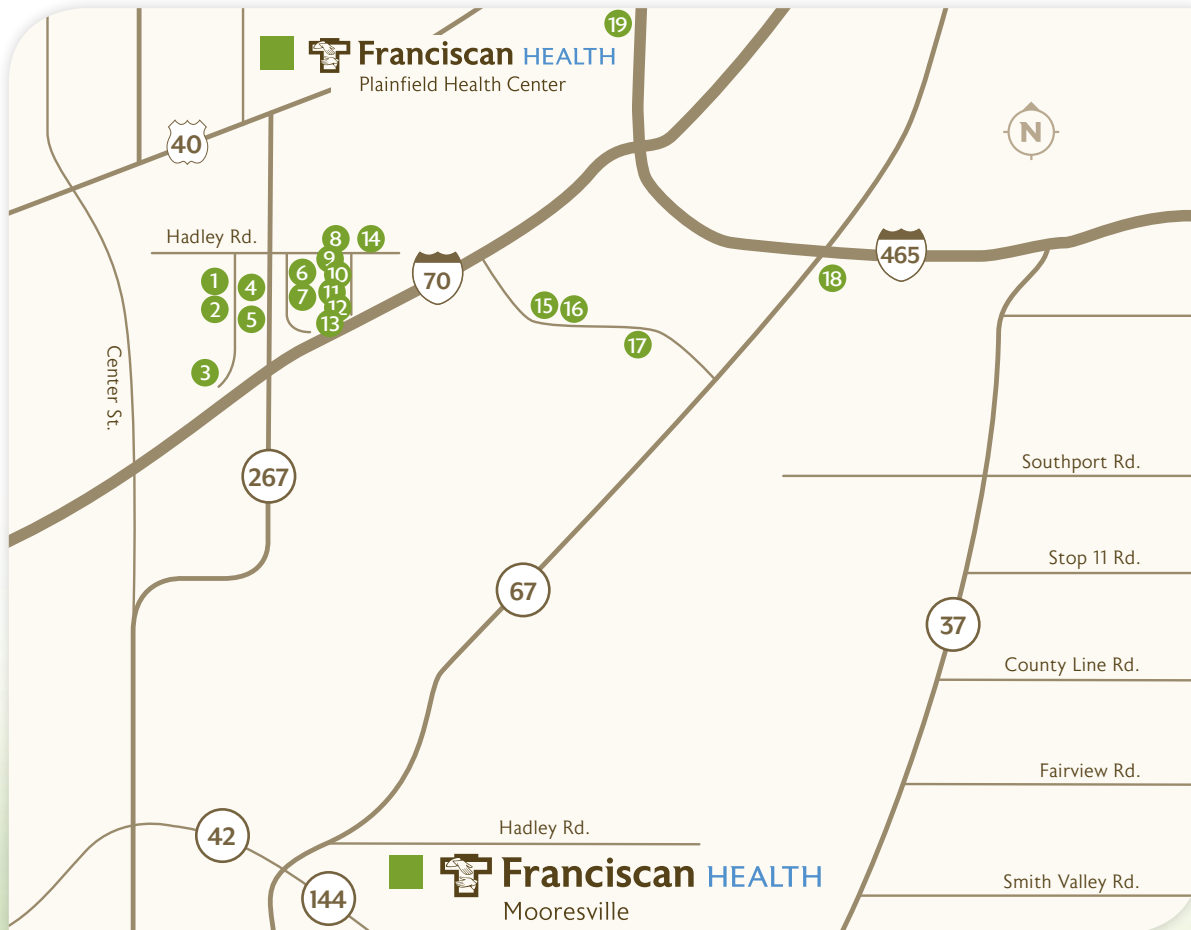

*Rates are subject to change and availability and do not include taxes.