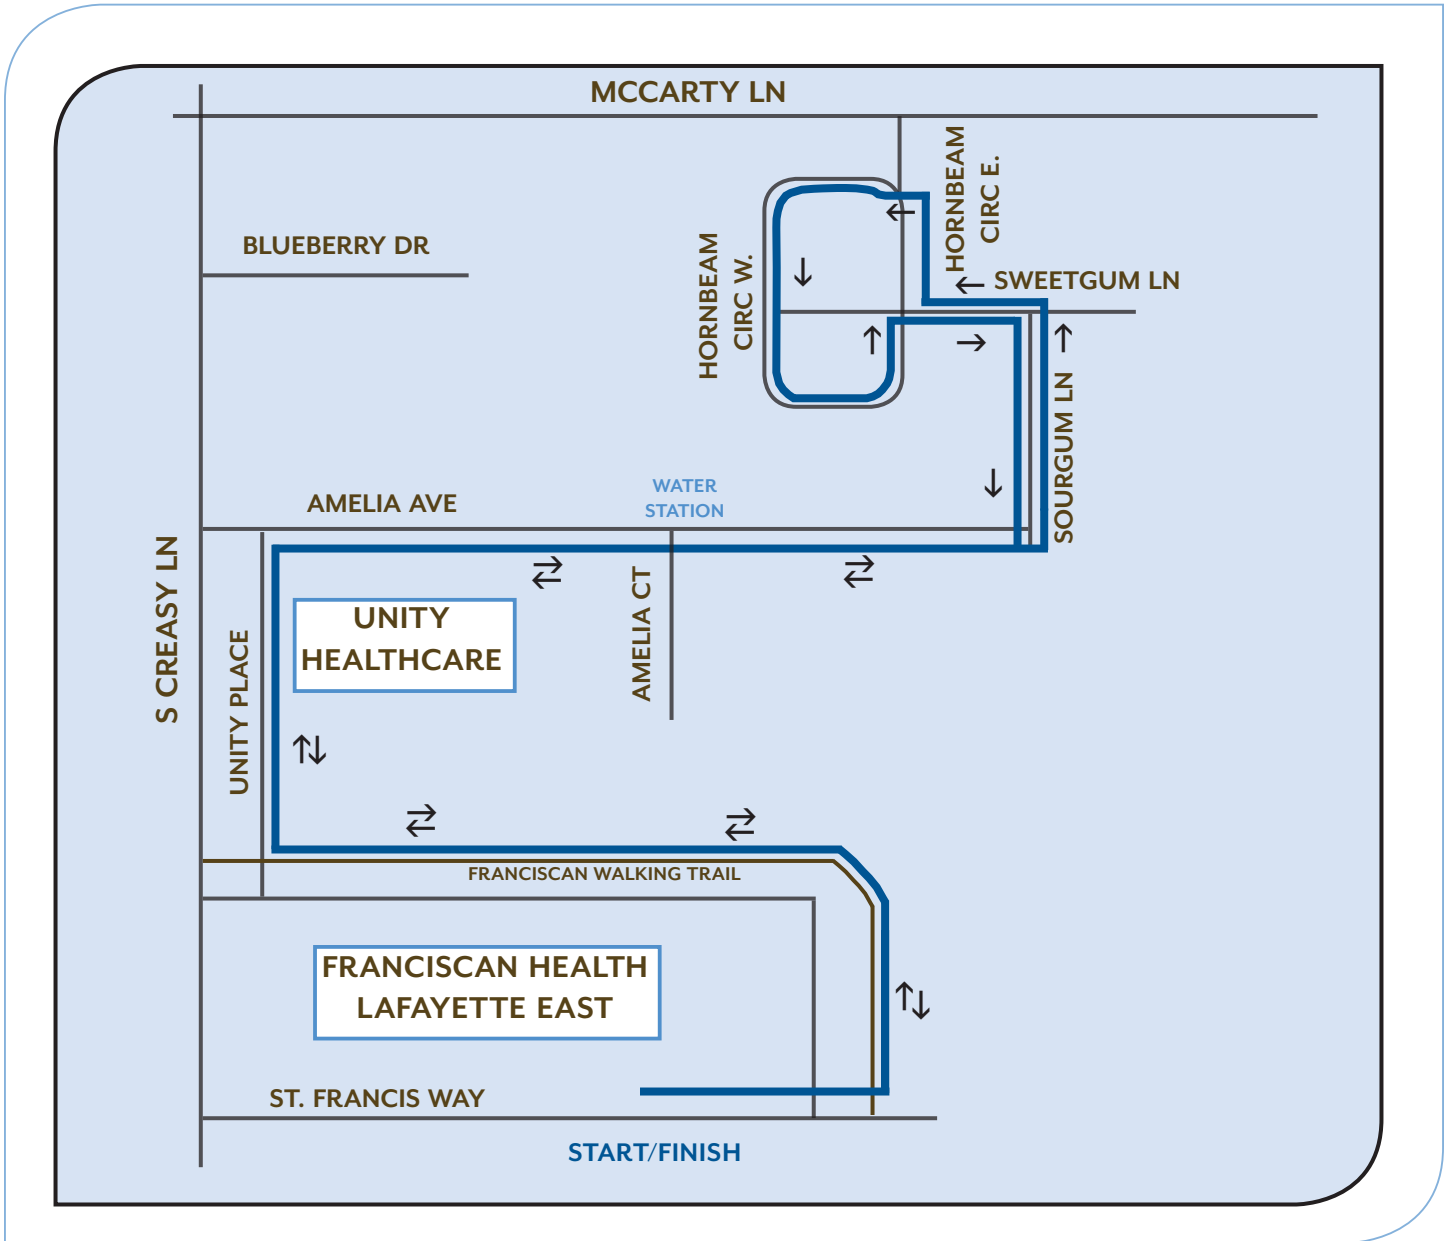

Franciscan Health Race for Kids • 5K Course

- START: St. Francis Way to Franciscan Trail
 Following Walking Trail to Unity Place and turn right
 Right on Amelia Ave
 Left on Sourgum Ln
 Left on Sweetgum Dr
 Right on Hornbeam Cir E
 Left on Hornbeam Cir W (Go around the circle drive)
 Right on Sweetgum Dr
 Right on Sourgum Ln
 Right on Amelia Ave
 Left onto Unity Place
 Left on Franciscan Walking Trail
 FINISH: Franciscan Walking Trail (behind hospital)